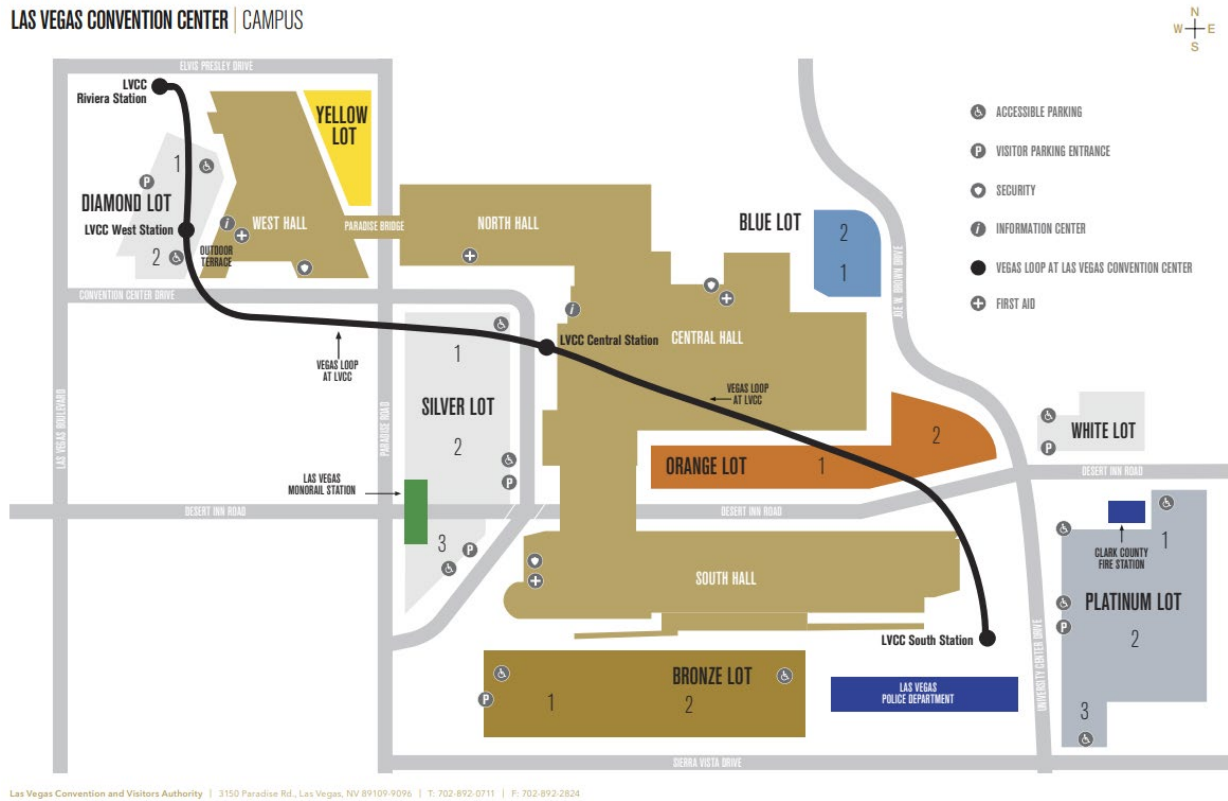

THE PREMIER ROOFING & EXTERIORS EVENT

FEBRUARY 6-8 2024 | LAS VEGAS, NV
LAS VEGAS CONVENTION CENTER | CENTRAL HALL

PARKING

Please see below for some information on parking at the LVCC.

Ample parking is available at the Convention Center for a daily fee of \$15 in the Silver Lot (closest to the Central Hall Entrance). **Overnight parking is prohibited.** Cashiers will start in the lots at 6:15 am and paid parking will typically end 1 hour prior to show close. The lots themselves will close around 10:00 pm.

Please see below for a map of the Silver Lot location:

Questions? Reach out to [Show Management](#) and we're happy to help!