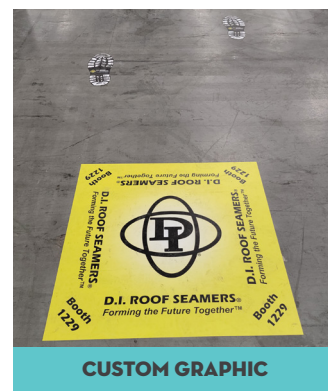

## OTHER

- 10'x8' Hanging Lobby Banner, Double-sided .....\$5,500
- Billboard Show Floor, Double-sided .....\$1,995
- Billboard Lobby, Double-sided .....\$2,500
- Lightbox Show Floor, Double-sided .....\$3,000
- Lightbox Lobby, Double-sided .....\$3,400
- Lobby Floor Graphic, 6x6' .....\$1,200

HANGING BANNER

LIGHTBOX

AISLE SIGN

CUSTOM SIGN

CUSTOM GRAPHIC