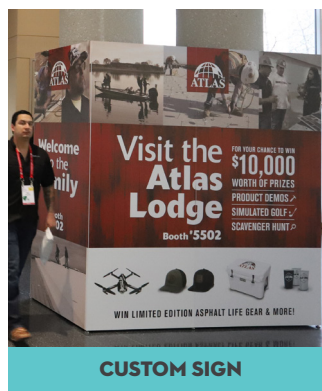

## ESCALATOR GRAPHICS

- Escalator Floor Cling .....\$2,000  
*Base of Escalator in Lobby E*
- Escalator Floor Cling .....\$2,000  
*Base of Escalator in Lobby D*
- Escalator Floor Cling .....\$1,500  
*Base of Escalator in Lobby B2*
- Escalator Runners, Lobby B2 .....\$2,750
- Escalator Runners, Lobby D .....\$1,650

## OTHER

- 10'x8' Hanging Lobby Banner, Double-sided .....\$5,500
- Billboard Show Floor, Double-sided .....\$1,995
- Billboard Lobby, Double-sided .....\$2,500
- Lightbox Show Floor, Double-sided .....\$3,000
- Lightbox Lobby, Double-sided .....\$3,400
- Lobby Floor Graphic, 6x6' .....\$1,200

HANGING BANNER

LIGHTBOX

AISLE SIGN

CUSTOM SIGN

CUSTOM GRAPHIC